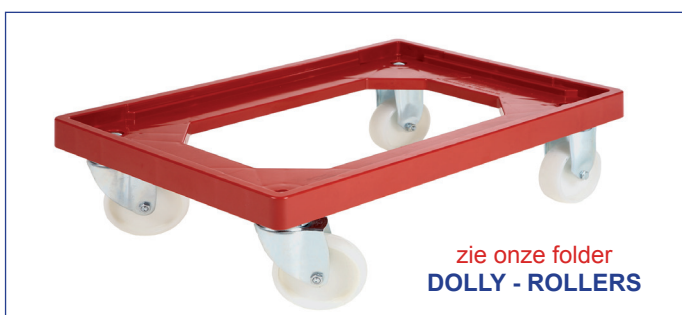

Ref. DB-600

600 x 400 mm

zie onze folder
DOLLY - ROLLERS